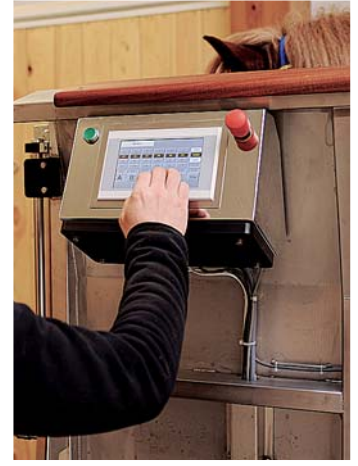

Simply better

Aqua Icelander

Simply Better

- The Aqua Icelander Treadmill is a perfect choice for maximum results in the training program for every horse trainer.
- The equipment doesn't need any special construction for installation, only flat surface approx 25 square meters.
- The operation is through touch panel and is fully programmable in a very user friendly environment.
- Up to 100 storable programs possible, so every horse has his one tailor-made program and the trainer can follow up and monitor the exercise.
- The water level is adjustable from 0 cm up to 1,2 meter water level.
- Incline option can be set from 0-10% for uphill work.
- The Aqua Icelander Treadmill can also be used as a dry treadmill for different purpose.
- Status of water level, running speed, belt incline, and training time is displayed and can be adjusted simultaneously.
- Aqua Icelander Treadmill is all stainless steel.
- Large safety glass windows on all sides, allow the operator to view the horse throughout the exercise program.

Stainless Steel

The material is stainless steel and high quality plastic. The operation with the horse is flexible and easy to manage. It is proven to meet the highest standards of ergonomic and physical design. The cabinet has glass windows on both sides and doors on both ends with glass window to monitor the movement of the horse. Two doors make the entry and exiting easy for the horse and operator. The training belt allows tilting for exercising up hill and gives the trainer more possibilities in training programs.

Simply Better

All control like belt speed, distance/time, water level and tilting of the belt, is programmable on a touch screen and can be stored in special programs for different training of the horses. Up to 100 storable programs are possible. This function is very user friendly in use. Status of water level, running speed, belt incline, and time are displayed through the training and can be adjustable simultaneously.