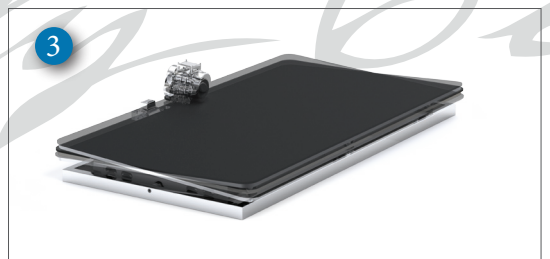

FEATURES

- All Stainless steel
- Touchscreen
- Easy control
- Adjustable frequency
- Horse friendly

Dimensions

Dryer	AQI-30D	AQI-32D
Exterior Height	240 cm	265 cm
Exterior Length	230 cm	250 cm
Exterior Width	186 cm	196 cm
Weight	950 kg	980 kg