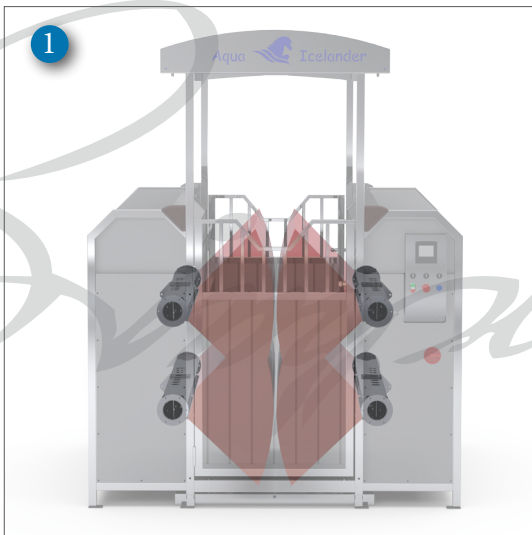

aqua-icelander.com

AquaDryer

1 DRYER - UNIQUE HORSE WELLNESS

The equine dryer is equipped with two blowers, one on each side. Warm air is guided to both sides of the horse with **150 special air nozzles**. The gentle breeze is constantly moving up and down during the process therefore the legs, hooves, sides and chest gets **evenly air dried**.

2 INFRARED LAMPS

Over the horse back and neck are a **Unique Ceramic lamps** that generates IR heat to the whole back and lower neck of the horse. Same ceramic IR lamps are used in thousands of Infrared sauna cabins worldwide.

3 AQUA WAVE

The vibrafloor technique is well known on the market. We offer vibrafloor horizontal and tilting option **UME - Unique Muscle Equalizer**. This system equalize the weight of the horse's legs by rolling the plate to both sides twice per minute. This technique guaranties that the whole body of the horse absorbs the **vibrating treatment**.

FEATURES

- All Stainless steel
- Touchscreen
- Easy control
- Adjustable frequency
- Horse friendly

Dimensions

Dryer	AQI-30D	AQI-32D
Exterior Height	240 cm	265 cm
Exterior Length	230 cm	250 cm
Exterior Width	186 cm	196 cm
Weight	950 kg	980 kg