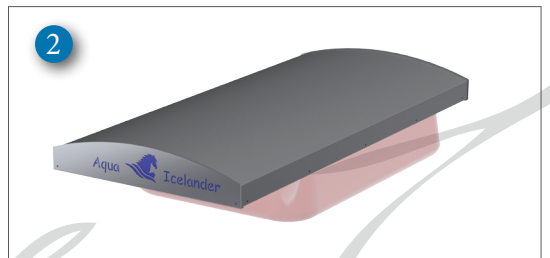

3 AQUA WAVE

The vibrafloor technique is well known on the market. We offer vibrafloor horizontal and tilting option **UME - Unique Muscle Equalizer**. This system equalize the weight of the horse's legs by rolling the plate to both sides twice per minute. This technique guaranties that the whole body of the horse absorbs the **vibrating treatment**.